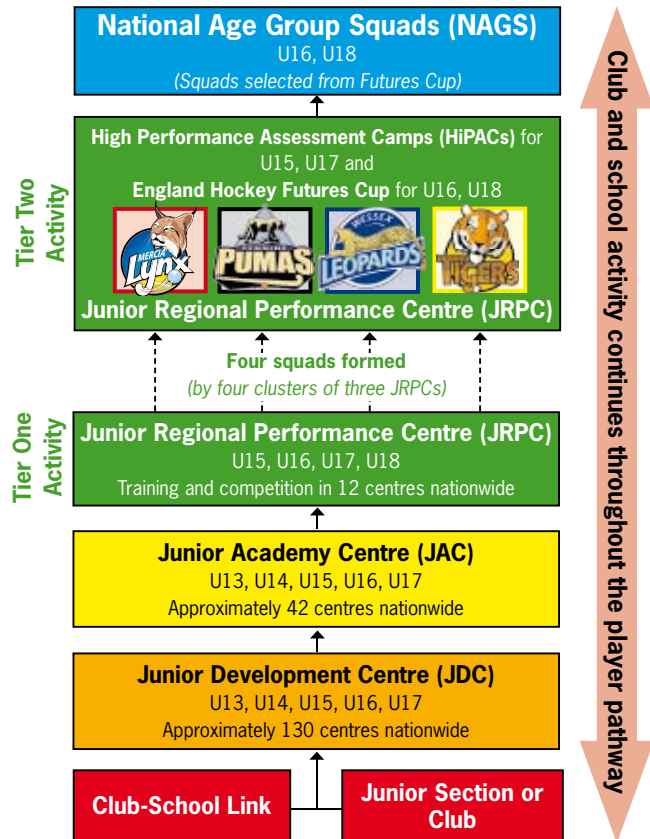

Useful Information

Under 18 Player Pathway

Which Age Group?

Birth Year	2008-09	2009-10	2010-11
1991	Under 18s		
1992	Under 17s	Under 18s	
1993	Under 16s	Under 17s	Under 18s
1994	Under 15s	Under 16s	Under 17s
1995	Under 14s	Under 15s	Under 16s
1996	Under 13s	Under 14s	Under 15s
1997		Under 13s	Under 14s
1998			Under 13s

A guide to the acronyms

JDC	Junior Development Centre	NPC	National Performance Centre
JAC	Junior Academy Centre	CCC	Centrally Contracted Coach
JRPC	Junior Regional Performance Centre	NAGS	National Age Group Squads
HiPAC	High Performance Assessment Camp	EHFC	England Hockey Futures Cup

Your Regional Offices

SOUTH OFFICE | south@englandhockey.org

Berkshire, Buckinghamshire, Hampshire, Isle of Wight, Kent, Surrey, Sussex, Oxfordshire, 33 London Boroughs, Middlesex
T: 01628 890462 • **F:** 01628 890523 • **M:** 07725 432013

EAST OFFICE | east@englandhockey.org

Bedfordshire, Cambridgeshire, Essex, Hertfordshire, Lincolnshire, Norfolk, Suffolk
T: 01284 729354 • **M:** 07811 336895

NORTH OFFICE | north@englandhockey.org

Cheshire, Cumbria, East Riding & Humberside, Lancashire, Manchester, Merseyside, Northumberland, Durham, Isle of Man, North & NE Lincolnshire, Tyne & Wear, Yorkshire
T: 0113 274 0083 • **M:** 07725 432017

MIDLANDS OFFICE | midlands@englandhockey.org

Birmingham, Derbyshire, Worcestershire, Leicestershire & Rutland, Northamptonshire, Nottinghamshire, Shropshire, Staffordshire, Warwickshire, Black Country
T: 01509 228676 • **F:** 01509 228678 • **M:** 07515 974455

WEST OFFICE | west@englandhockey.org

Avon, Cornwall, Dorset, Devon, Gloucestershire, Herefordshire, Somerset, Wiltshire, Channel Islands
T: 01392 264031 • **F:** 01392 251033 • **M:** 07880 555915